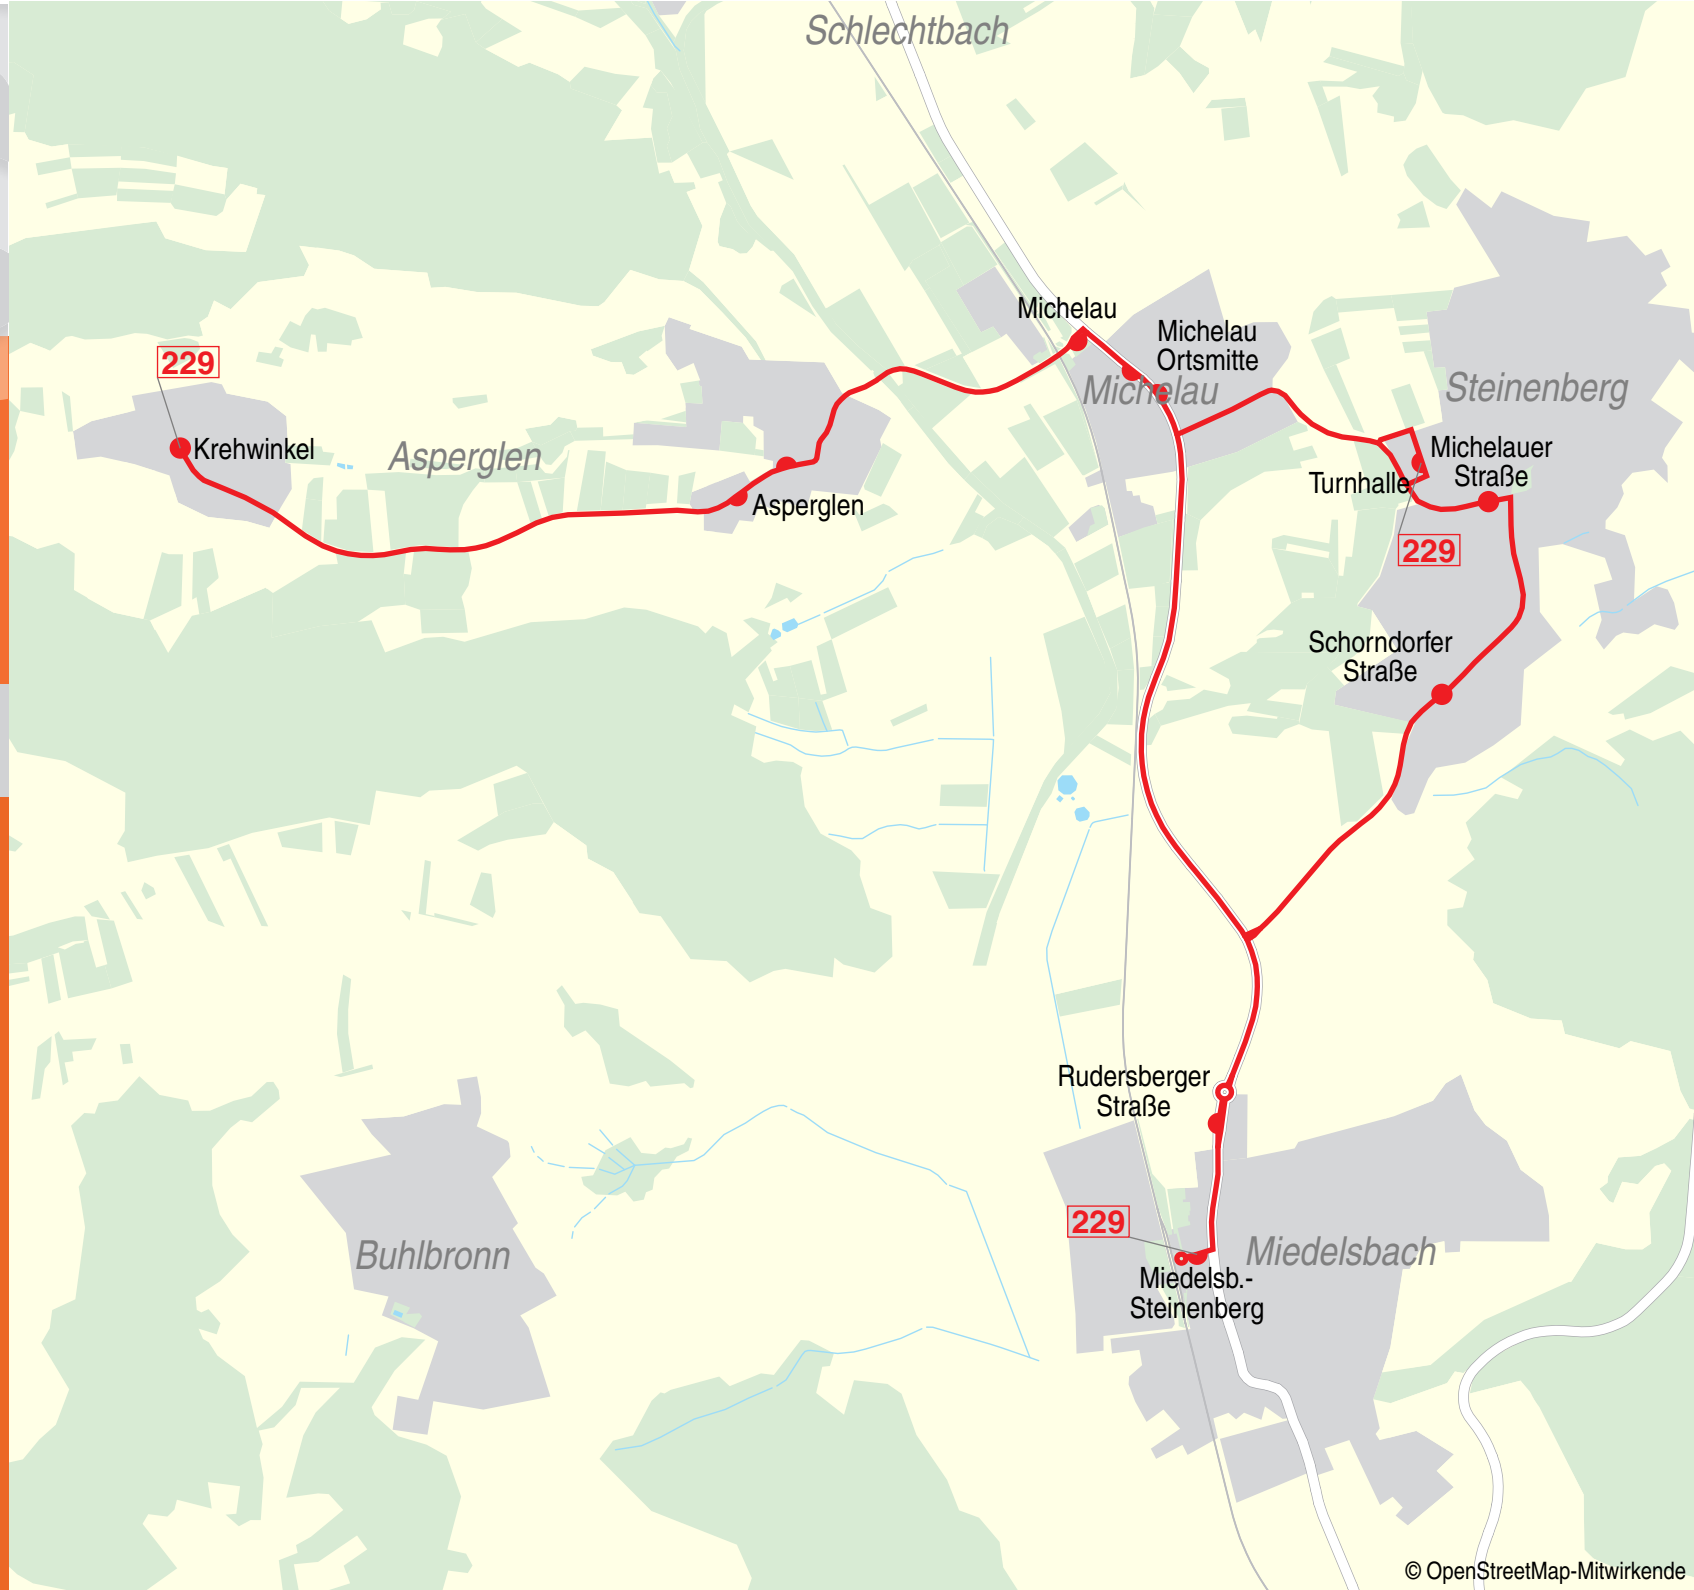

229

Miedelsbach -
Steinenberg - Krehwinkel

Gültig ab 10.12.2023

Dannenmann

Haben Sie noch Fragen?

Omnibus Dannenmann
Telefon: +49 7151 96922-0
E-Mail: info@omnibus-dannenmann.de
www.omnibus-dannenmann.de

VVS- Service

Telefon: +49 711 19449
www.vvs.de

Verkehrs- und Tarifverbund
Stuttgart GmbH (VVS)
Rotebühlstraße 121
70178 Stuttgart

Am 24. und 31.12 Verkehr wie samstags