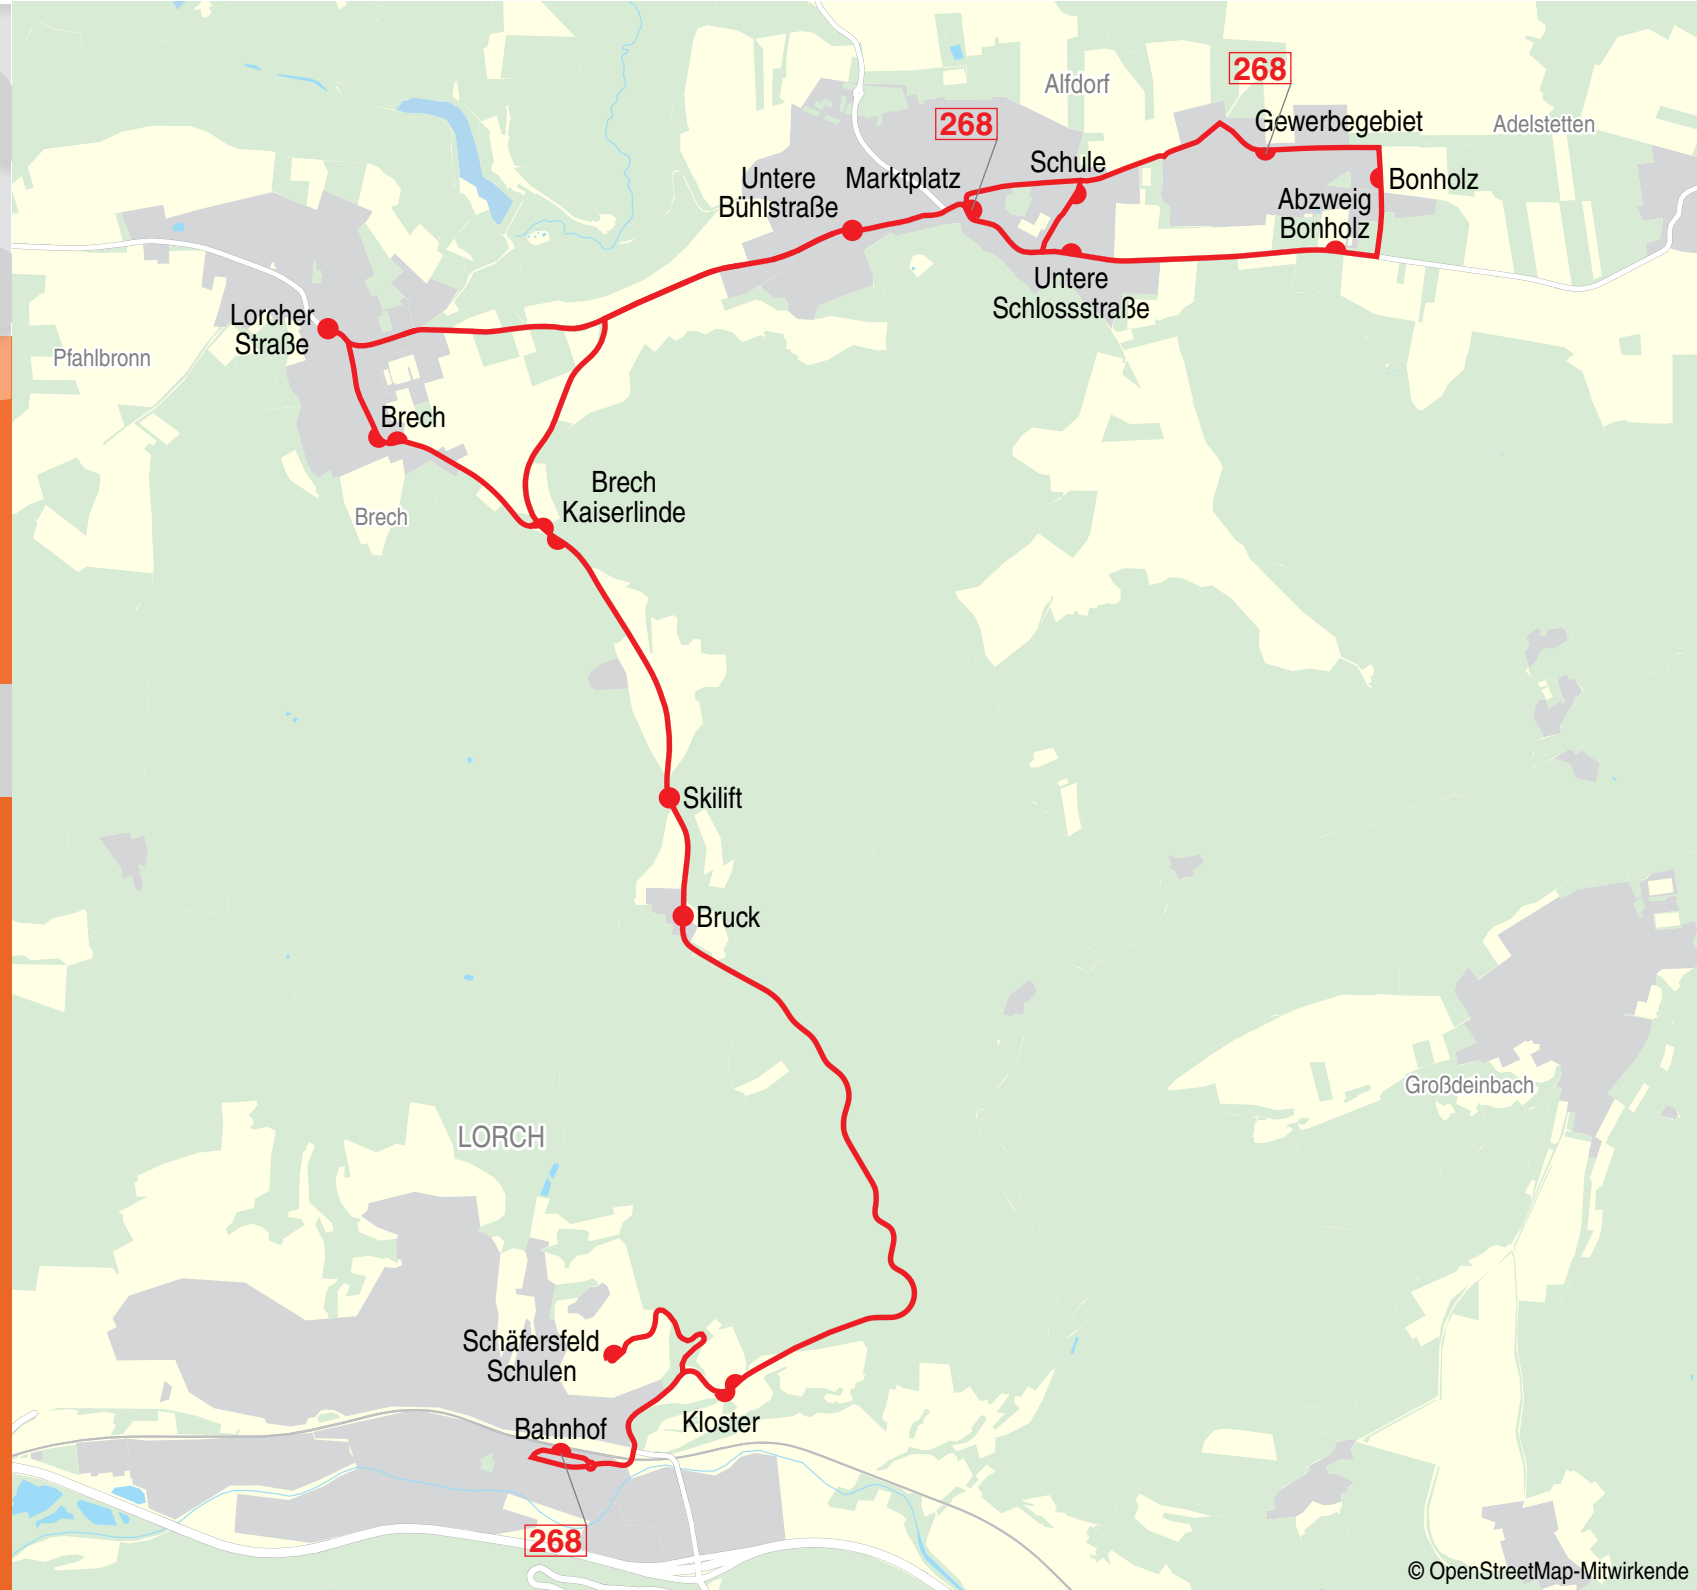

268

Alfdorf - Pfahlbronn - Lorch

Gültig ab 10.12.2023

Dannenmann

Haben Sie noch Fragen?

Omnibus Dannenmann
Telefon: +49 7151 96922-0
E-Mail: info@omnibus-dannenmann.de
www.omnibus-dannenmann.de

VVS- Service

Telefon: +49 711 19449
www.vvs.de

Verkehrs- und Tarifverbund
Stuttgart GmbH (VVS)
Rotebühlstraße 121
70178 Stuttgart

Am 24. und 31.12 Verkehr wie samstags