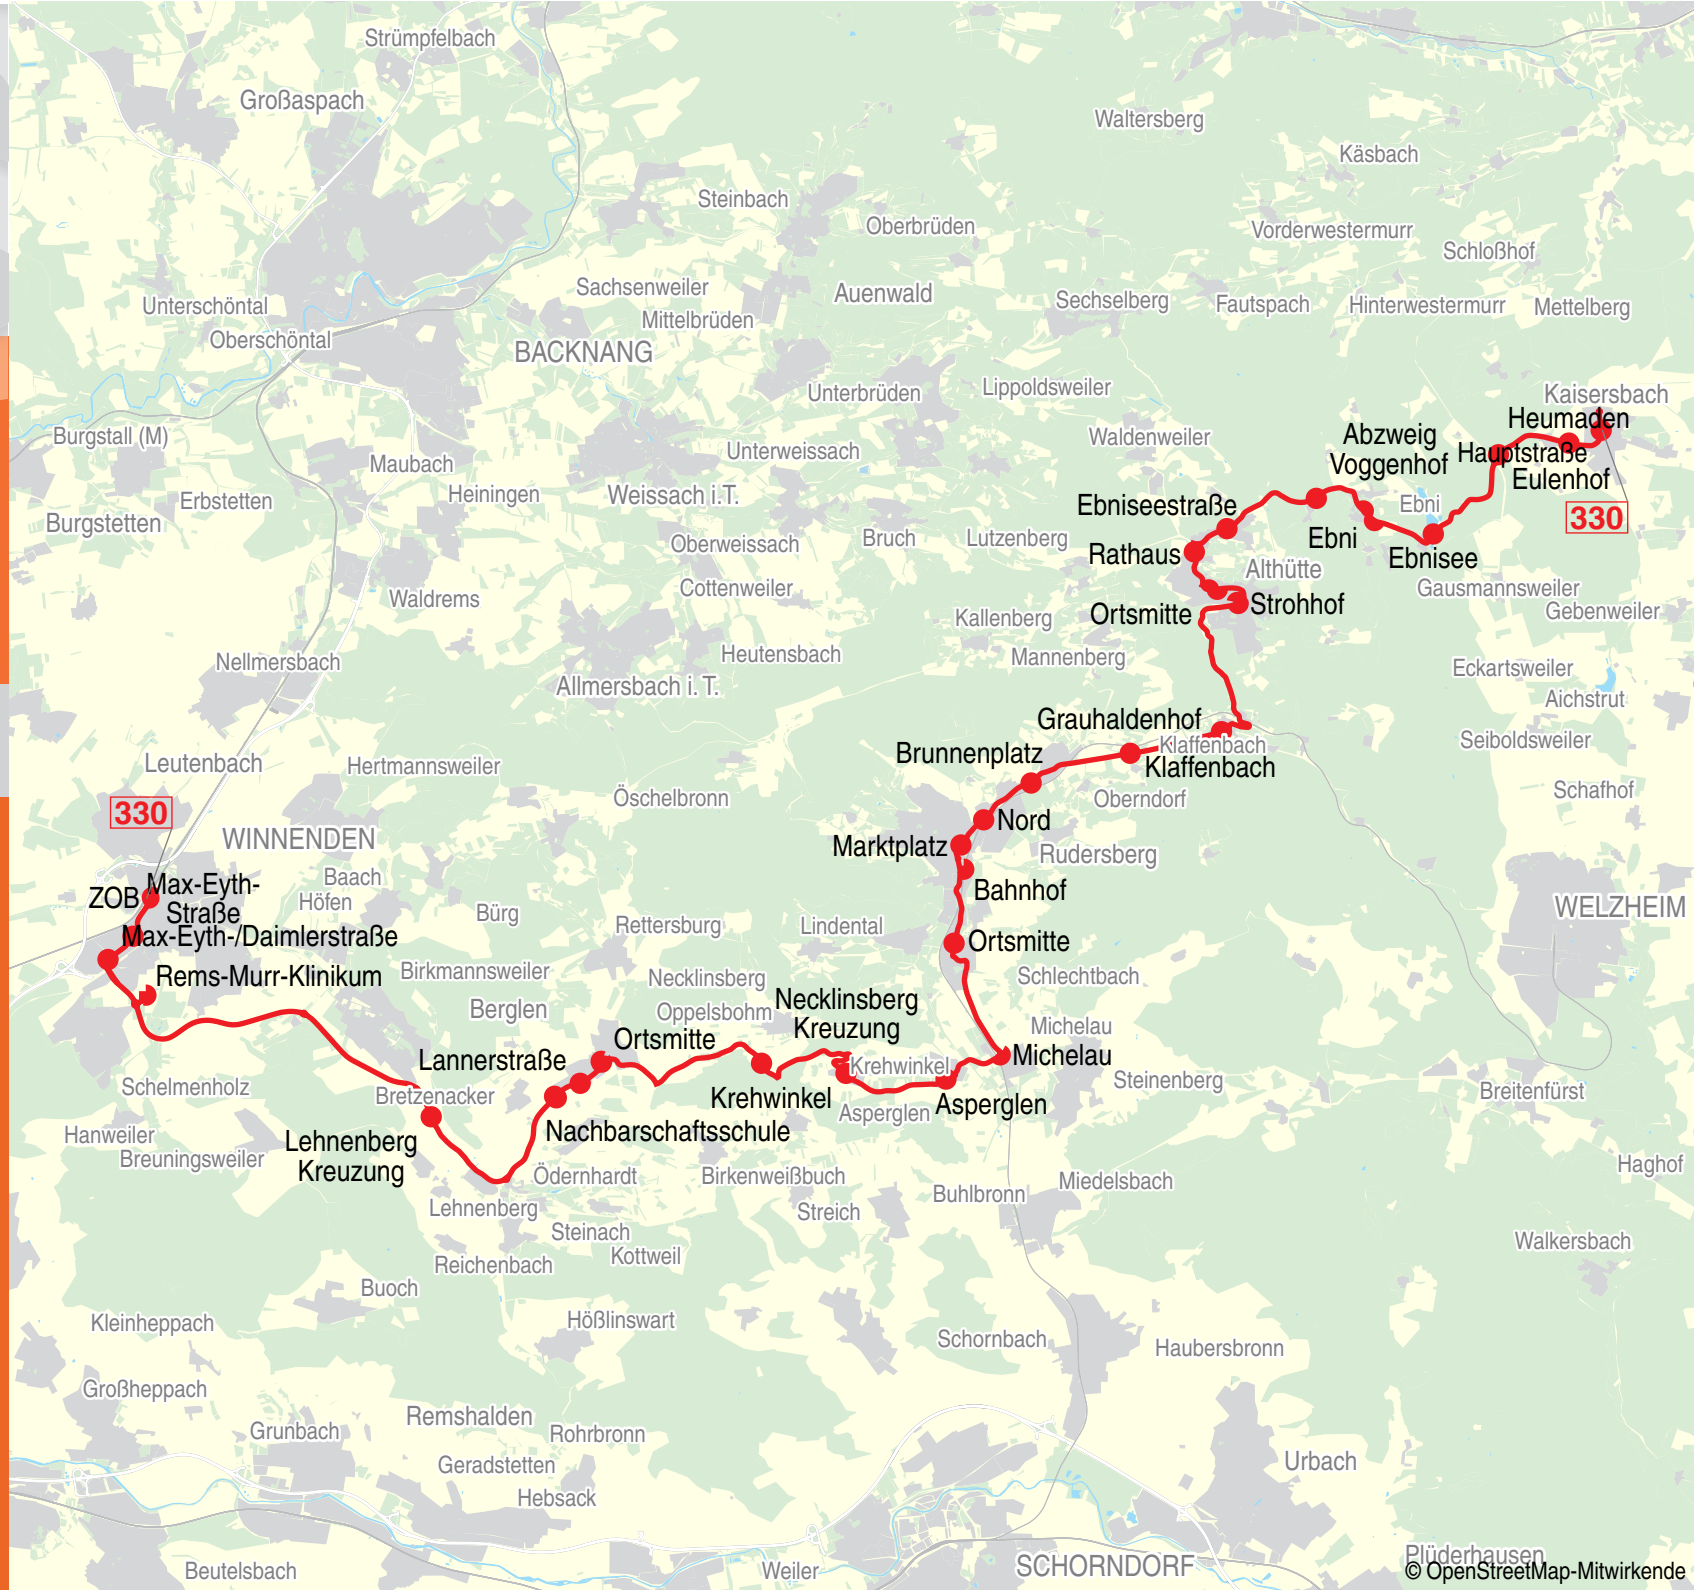

330

Kaisersbach - Althütte -
Rudersberg -
Oppelsbohm -
Rems-Murr-Klinikum -
Winnenden

Gültig ab 12.12.2023

Haben Sie noch Fragen?

Omnibus Dannenmann
Telefon: +49 7151 96922-0
E-Mail: info@omnibus-dannenmann.de
www.omnibus-dannenmann.de

VVS- Service

Telefon: +49 711 19449
www.vvs.de

Verkehrs- und Tarifverbund
Stuttgart GmbH (VVS)
Rotebühlstraße 121
70178 Stuttgart

Am 24. und 31.12 Verkehr wie samstags